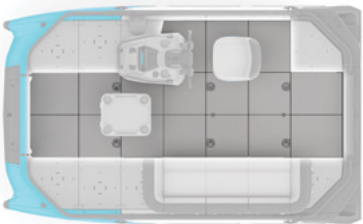

Deck Mat

Switch Compact
Switch 16
Switch 19
Switch Sport Compact
Switch Sport 18
Switch Sport 21

295101055
295101053
295101054
295100819
295101023
295101056

- Adds extra comfort for passengers with a stylish, modern look.
- Fast and easy to install, remove and customize configuration in seconds with exclusive Switch quick-attach tile system integration.
- 8mm thickness adds ideal padding for lounging, sunbathing and cruising for the whole family.
- Polyurethane material construction cleans easily and resists stains, fading and mildew.
- Anti-slip finish provides secure surface to stand on, even in wet conditions.

295101055

295100819

295101053