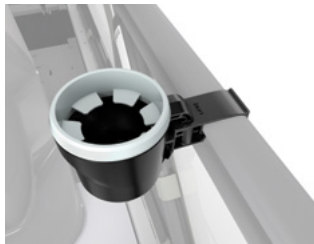

LinQ Lite Cup Holder

All Switch models

715007804

- Keep your beverage within reach no matter where you're sitting on your Switch.
- Flexible fins adjust to various beverage container sizes to hold most securely.
- No permanent installation point means you're free to move it almost anywhere.
- Tool-less placement, easy to move from place to place.

- Can be installed in the designated mounting points on the Adjustable table, on the vehicle railing and on the Seat Corner Backrest.
- Installation on the railing requires LinQ Lite Holder for rail (295101002).
- Installation on the Seat Corner Backrest requires LinQ Lite Holder for backrest (295101044) when not standard on the vehicle.