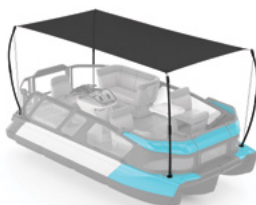

Sunshade 16'