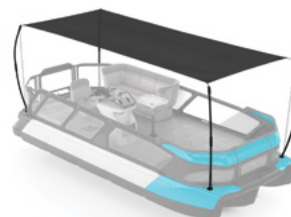

Sunshade 19'

Sunshade

Sunshade 13' – Switch Compact

Sunshade 16' – Switch 16

Sunshade 19' – Switch 19

295101030

295100781

295101031

- This removable sun shade provides covered seating area for entire watercraft.
- Sturdy, heavy-duty stitching for use while underway and long-lasting durability.
- Lightweight, high-quality perforated canvas holds up against UV rays and resists mold and mildew.
- Easily installs without tools and stores in included storage bag.
- Includes the poles, the canvas, ropes and installation bases.
- Offers great sun protection at rest during no or light wind conditions or when cruising below 5 mph (8 km/h).