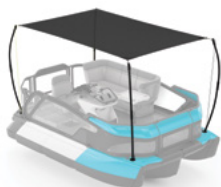

Tops, Biminis & Camper Enclosures

Sunshade 13'