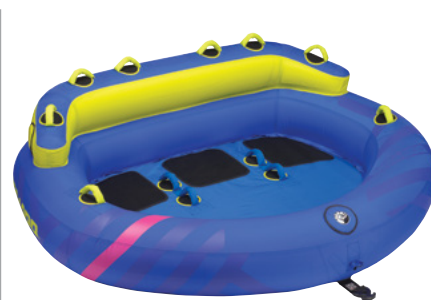

**Sea-Doo Three-Person Two-Way
Sit-in Tube (70" x 87")**
B107100000

- Designed for up to three people.
- Multiple sit-in riding positions.
- Can be pulled from the front or the rear.
- Construction boasts a heavy-gauge PVC bladder and rugged partial nylon cover with 4 self-bailing drain vents.
- Includes soft foam area for sitting and foam knuckle-protection pads to avoid chafing.
- Reinforced tow system.
- Quick-connect tow hook.
- Padded valve cover.
- Puncture repair kit.
- 2 Boston valves.
- Dimensions: 70" x 87" when inflated.