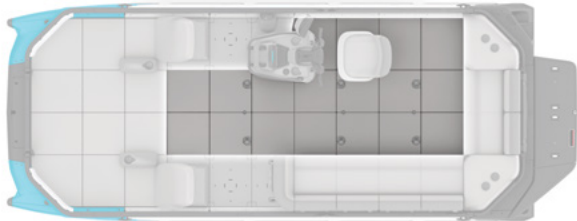

Deck Mat

Switch Compact
Switch 16
Switch 19
Switch Sport Compact
Switch Sport 18
Switch Sport 21

295101055
295101053
295101054
295100819
295101023
295101056

- Adds extra comfort for passengers with a stylish, modern look.
- Fast and easy to install, remove and customize configuration in seconds with exclusive Switch quick-attach tile system integration.
- 8mm thickness adds ideal padding for lounging, sunbathing and cruising for the whole family.
- Polyurethane material construction cleans easily and resists stains, fading and mildew.
- Anti-slip finish provides secure surface to stand on, even in wet conditions.

295101055

295100819

295101053

295101056