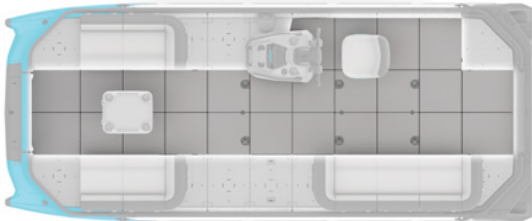

Deck Mat

Switch Compact
Switch 16
Switch 19
Switch Sport Compact
Switch Sport 18
Switch Sport 21

295101055
295101053
295101054
295100819
295101023
295101056

- Adds extra comfort for passengers with a stylish, modern look.
- Fast and easy to install, remove and customize configuration in seconds with exclusive Switch quick-attach tile system integration.
- 8mm thickness adds ideal padding for lounging, sunbathing and cruising for the whole family.
- Polyurethane material construction cleans easily and resists stains, fading and mildew.
- Anti-slip finish provides secure surface to stand on, even in wet conditions.

295101055

295100819

295101053

295101054