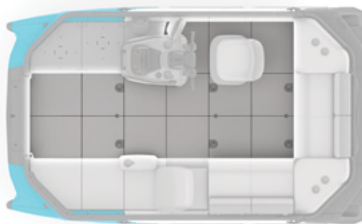

Deck Mat

Switch Compact
Switch 16
Switch 19
Switch Sport Compact
Switch Sport 18
Switch Sport 21

295101055
295101053
295101054
295100819
295101023
295101056

- Adds extra comfort for passengers with a stylish, modern look.
- Fast and easy to install, remove and customize configuration in seconds with exclusive Switch quick-attach tile system integration.
- 8mm thickness adds ideal padding for lounging, sunbathing and cruising for the whole family.
- Polyurethane material construction cleans easily and resists stains, fading and mildew.
- Anti-slip finish provides secure surface to stand on, even in wet conditions.

295101055

295100819

295101053