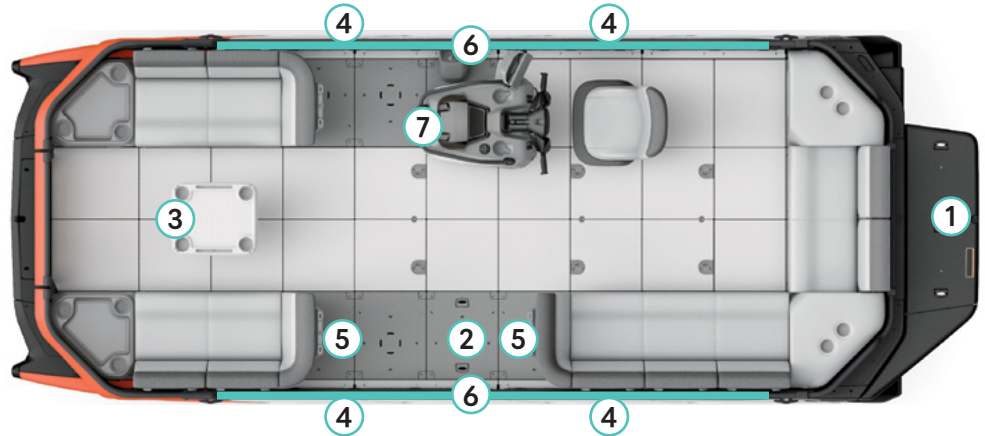

LinQ Accessory Positions

Fast, easy and secure.

A BRP exclusive, LinQ is a tool-less system for near-instant installation of accessories.

- No tools needed: quickly install and remove accessories by hand
- Stylish, fully integrated solution to your cargo needs
- Sturdy mounting system that holds up even in bumpy conditions

There are so many different ways to customize the layout of your Switch to make it your own. Here's how you can use multiple LinQ accessories together to create the perfect ride.

SKU	NAME	POSITION 1	POSITION 2	POSITION 3	POSITION 4	POSITION 5	POSITION 6	POSITION 7
219401026	LinQ Urban Bag	yes	yes	no	yes Requires LinQ Vertical Support (295100931)	no	no	no
715008110	LinQ Roll-Top Bag	yes	yes	no	yes Requires LinQ Vertical Support (295100931)	no	no	no
715005494	LinQ Modular Cargo Box 10 L	yes	yes	no	no	no	no	no
715007112	LinQ Modular Cargo Box 20 L	yes	yes	no	no	no	no	no
715006830	LinQ Modular Cargo Box 30 L	yes	yes	no	no	no	no	no
295100698	LinQ 4.2 US Gal (16 L) Cooler	yes	yes	no	no	no	no	no
715007804	LinQ Lite Cup Holder	no	no	yes	no	yes May require LinQ Lite Holder for Backrest (295101044)	yes Requires LinQ Lite Holder for Rail (295101002)	yes Requires LinQ Lite Multi Holder (295100977)
295101079	LinQ Lite Stemware Holder	no	no	yes	no	yes May require LinQ Lite Holder for Backrest (295101044)	yes Requires LinQ Lite Holder for Rail (295101002)	yes Requires LinQ Lite Multi Holder (295100977)
295100950	LinQ Stackable Fuel Caddy – 4 Gallons	yes	no	no	yes Requires LinQ Vertical Support (295100931)	no	no	no
715007822	LinQ Fuel Caddy – 5 Gallons	yes	no	no	yes Requires LinQ Vertical Support (295100931)	no	no	no
295100931	LinQ Vertical Support	no	no	no	yes	no	no	no
295100985	LinQ Lite Console Bag	no	no	yes	no	yes May require LinQ Lite Holder for Backrest (295101044)	yes Requires LinQ Lite Holder for Rail (295101002)	yes Requires LinQ Lite Multi Holder (295100977)
295100986	LinQ Lite Canvas Bag	no	no	yes	no	yes May require LinQ Lite Holder for Backrest (295101044)	yes Requires LinQ Lite Holder for Rail (295101002)	no
295101089	LinQ Lite Ventilated Bag	no	no	yes	no	yes May require LinQ Lite Holder for Backrest (295101044)	yes Requires LinQ Lite Holder for Rail (295101002)	no
295100773	LinQ Lite Fenders Kit	no	no	no	no	no	yes	no
295100932	Wakeboard Holder	no	no	no	yes	no	no	no