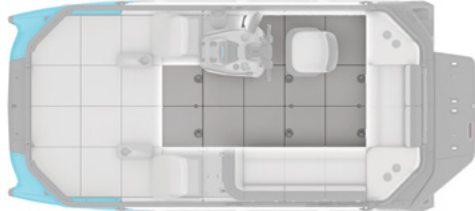

Deck Mat

Switch Compact
Switch 16
Switch 19
Switch Sport Compact
Switch Sport 18
Switch Sport 21

295101055
295101053
295101054
295100819
295101023
295101056

- Adds extra comfort for passengers with a stylish, modern look.
- Fast and easy to install, remove and customize configuration in seconds with exclusive Switch quick-attach tile system integration.
- 8mm thickness adds ideal padding for lounging, sunbathing and cruising for the whole family.
- Polyurethane material construction cleans easily and resists stains, fading and mildew.
- Anti-slip finish provides secure surface to stand on, even in wet conditions.

295101055

295100819

295101053

295101023